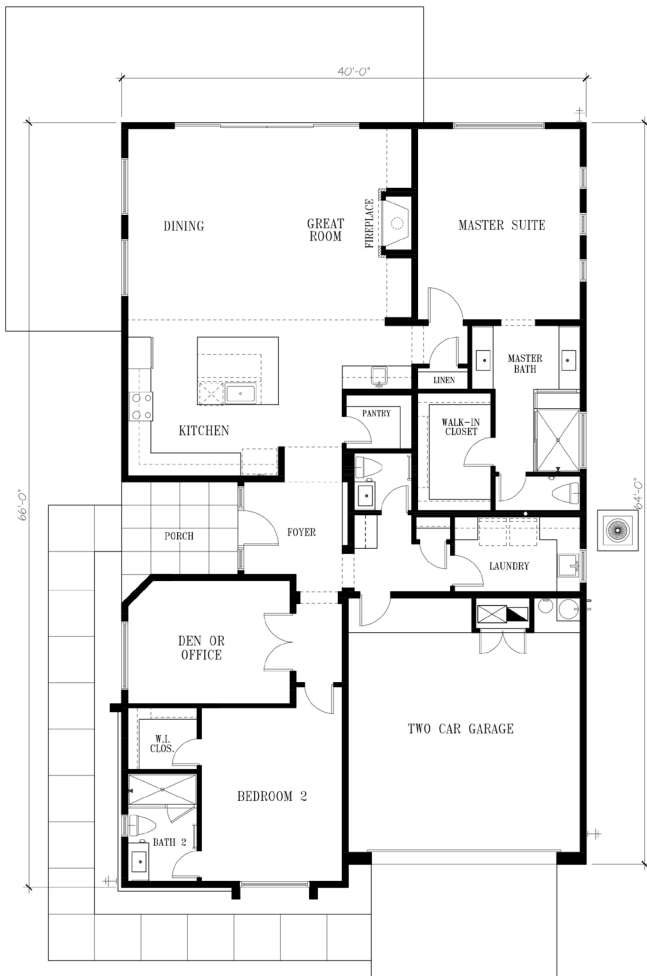

MODEL

The Manzanita | A or B Elevations

SQUARE FOOTAGE

2,044 sq. ft.

BED / BATH

2 bed / 2.5 bath

DWELLING TYPE

Single Family Home

Rev. 3.2018